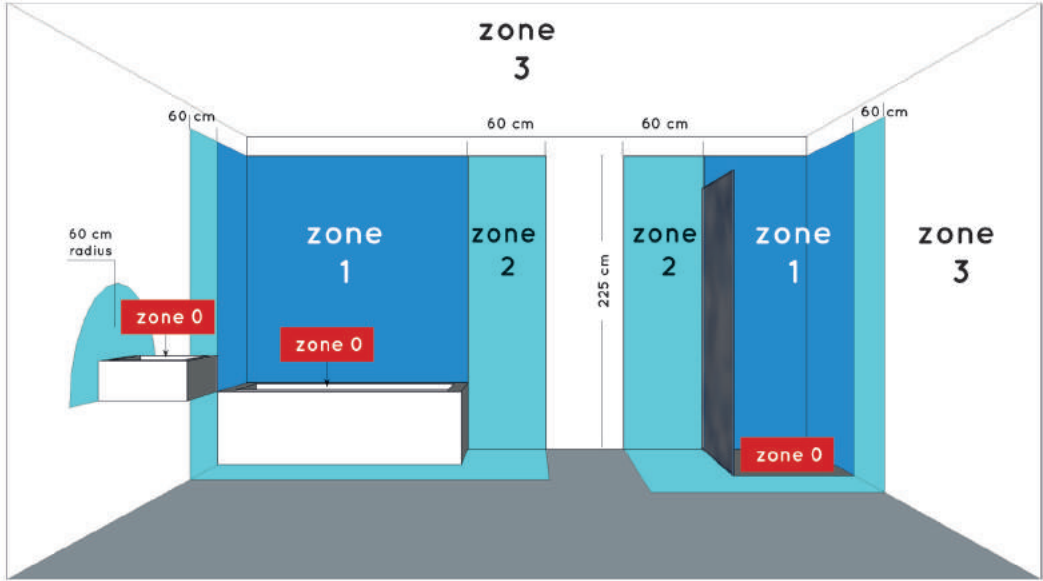

LUCIDE

RECOMMENDED LUCIDE LIGHT SOURCE

49020/05/67
Light source dimmable : Yes
Light source incl. : No

General

Dimensions LxWxH : Ø 35cm x 9,5 cm
Heighth minimum : 9,5 cm
Heighth maximum : 9,5 cm
Dimensions shade LxWxH : Ø 35cm x 9,5 cm
Main material : Iron & PMMA & Aluminum
Ceiling rose material : -
Color : White
Style : Modern
Shape : Circle
Weight : 0,9 kg
Warranty : 2 years

Installation of items in bathroom:

Product specifications

Dimmable : No
Light direction : Down (Diffuse)
Adjustable in height : Not adjustable In Height (Before Installation)
Directional : Not Directional
Cable : No cable On Product
Cable length : - cm
Sensor : Without Sensor
Control : Light Switch Control
IP-Class : 44
Electric class : 2
Light source including ? : No
Lamp socket : E27
Light source number : 2
Power requirements : 220-240V~50Hz
Bulb type & maximum wattage : E27 LED Max.20W