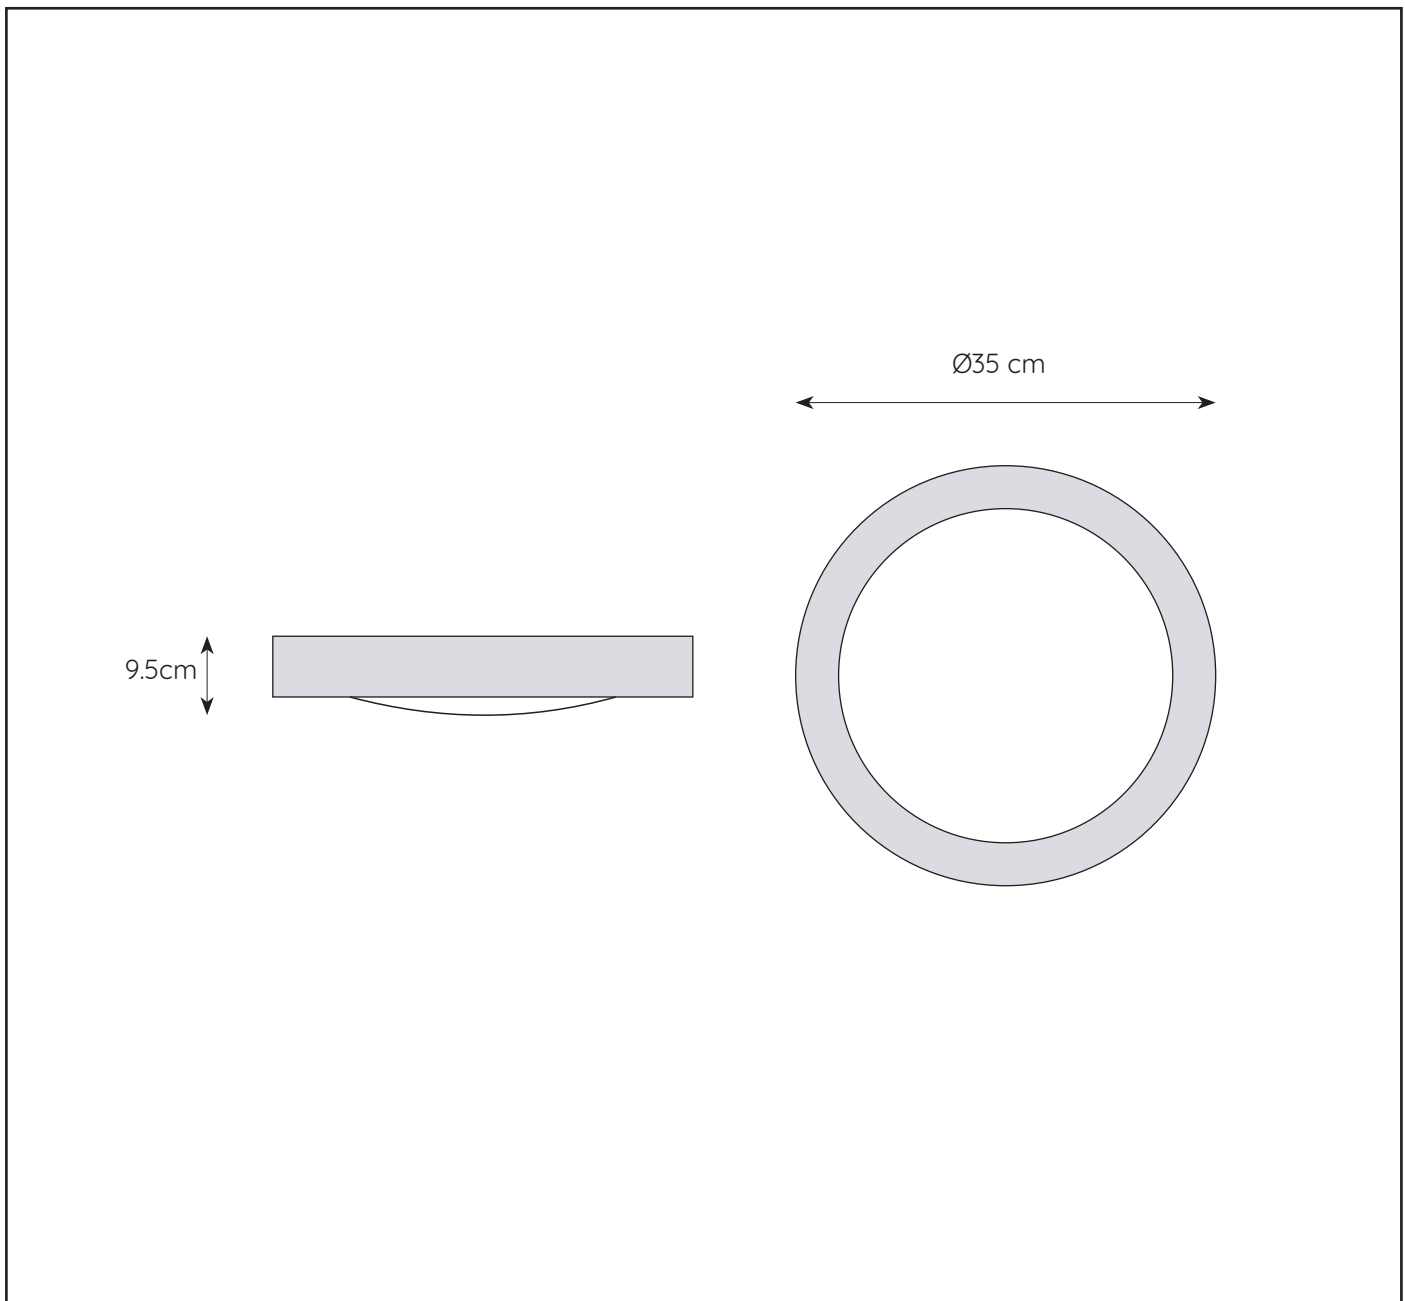

LUCIDE

RECOMMENDED LUCIDE LIGHT SOURCE

49020/05/67
Light source dimmable : Yes
Light source incl. : No

General

Dimensions LxWxH : Ø 35cm x 9,5 cm
Heighth minimum : 9,5 cm
Heighth maximum : 9,5 cm
Dimensions shade LxWxH : Ø 35cm x 9,5 cm
Main material : Iron & PMMA & Aluminum
Ceiling rose material : -
Color : White
Style : Modern
Shape : Circle
Weight : 0,9 kg
Warranty : 2 years

Installation of items in bathroom:

Product specifications

Dimmable : No
Light direction : Down (Diffuse)
Adjustable in height : Not adjustable In Height (Before Installation)
Directional : Not Directional
Cable : No cable On Product
Cable length : - cm
Sensor : Without Sensor
Control : Light Switch Control
IP-Class : 44
Electric class : 2
Light source including ? : No
Lamp socket : E27
Light source number : 2
Power requirements : 220-240V~50Hz
Bulb type & maximum wattage : E27 LED Max.20W

IP classifications	zone 0	zone 1 minimum	zone 2 minimum	zone 3 minimum

For more specifications of this product please visit www.lucide.com

LUCIDE

TECHNICAL DRAWING & DIMENSIONS

FRESH

Item number : 79158/02/31

EAN code : 5 4112127905 45

For more specifications, dimensions please visit

www.lucide.com

INSTALLATION DRAWING SPECIFICATIONS